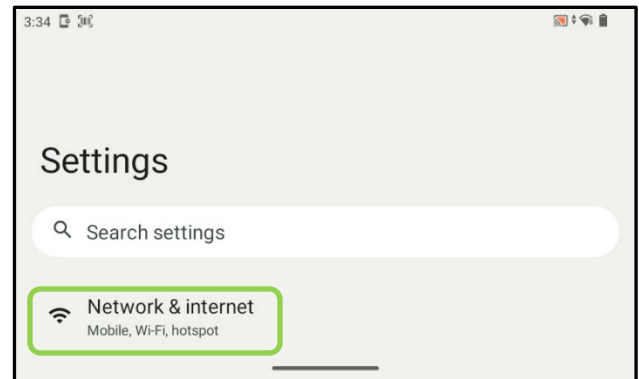

# Dragonfly Wi-Fi Setup

1

Go to: **Settings** → **Network & internet**:

2

Toggle Wi-Fi **On** and select applicable network:

3

Type in the Wi-Fi security password and tap **Connect**:

Allow a moment while the Dragonfly connects to your network: