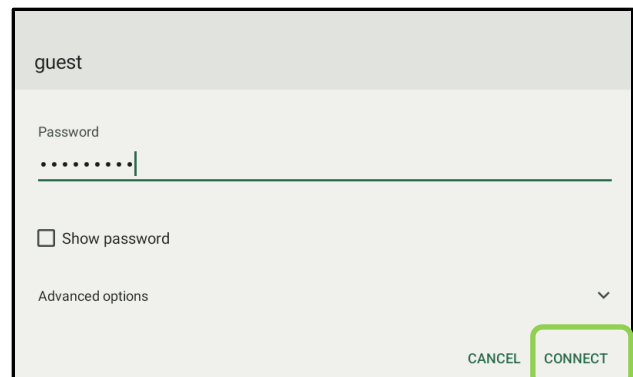

# Dragonfly Wi-Fi Setup

1

Go to: **Settings** → **Network & internet**:

2

Toggle Wi-Fi **On** and select applicable network:

3

Type in the Wi-Fi security password and tap **Connect**:

Allow a moment while the Dragonfly connects to your network: