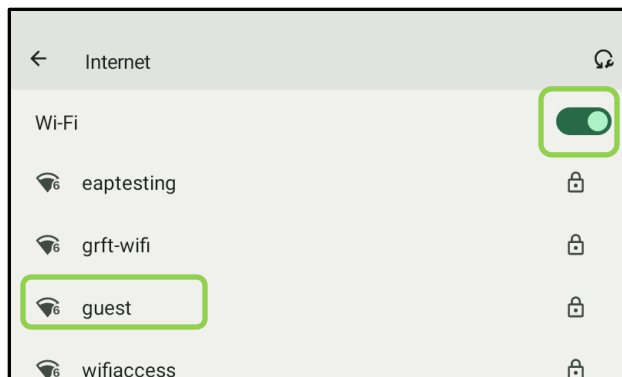

# Dragonfly Wi-Fi Setup

1

Go to: **Settings** → **Network & internet**:

2

Toggle Wi-Fi **On** and select applicable network:

3

Type in the Wi-Fi security password and tap **Connect**:

Allow a moment while the Dragonfly connects to your network: