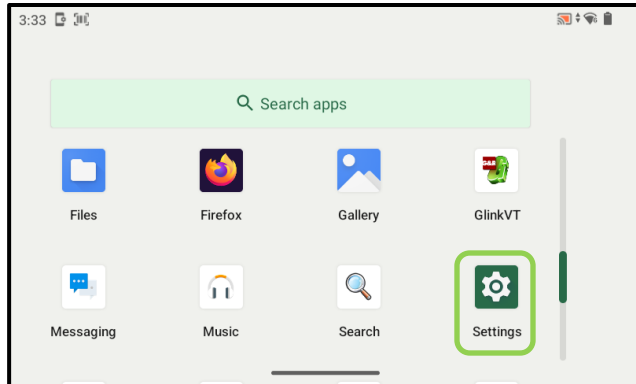

# Dragonfly Wi-Fi Setup

1

Go to: **Settings** → **Network & internet**:

2

Toggle Wi-Fi **On** and select applicable network:

3

Type in the Wi-Fi security password and tap **Connect**:

Allow a moment while the Dragonfly connects to your network: