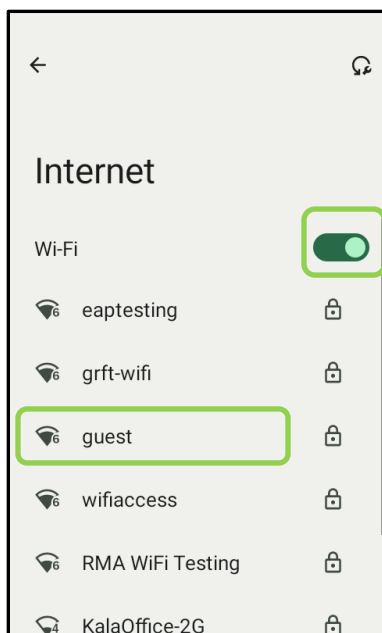

StrikerX Wi-Fi Setup

1

Go to: **Settings** → **Network & internet** → **Internet** :

2

Toggle Wi-Fi **On** and select applicable network:

3

Type in the Wi-Fi security password and tap **Connect**:

Allow a moment while the StrikerX connects to your network: