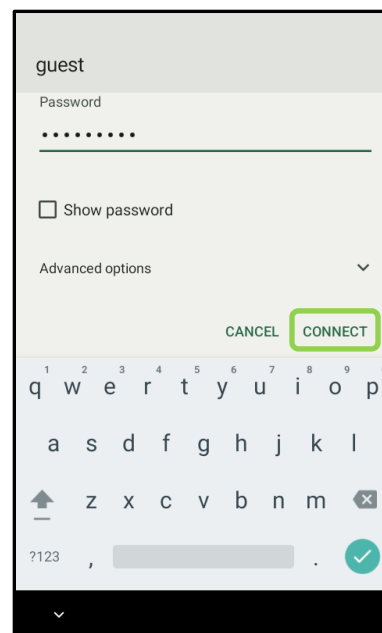

StrikerX Wi-Fi Setup

1

Go to: **Settings** → **Network & internet** → **Internet** :

2

Toggle Wi-Fi **On** and select applicable network:

3

Type in the Wi-Fi security password and tap **Connect**:

Allow a moment while the StrikerX connects to your network: