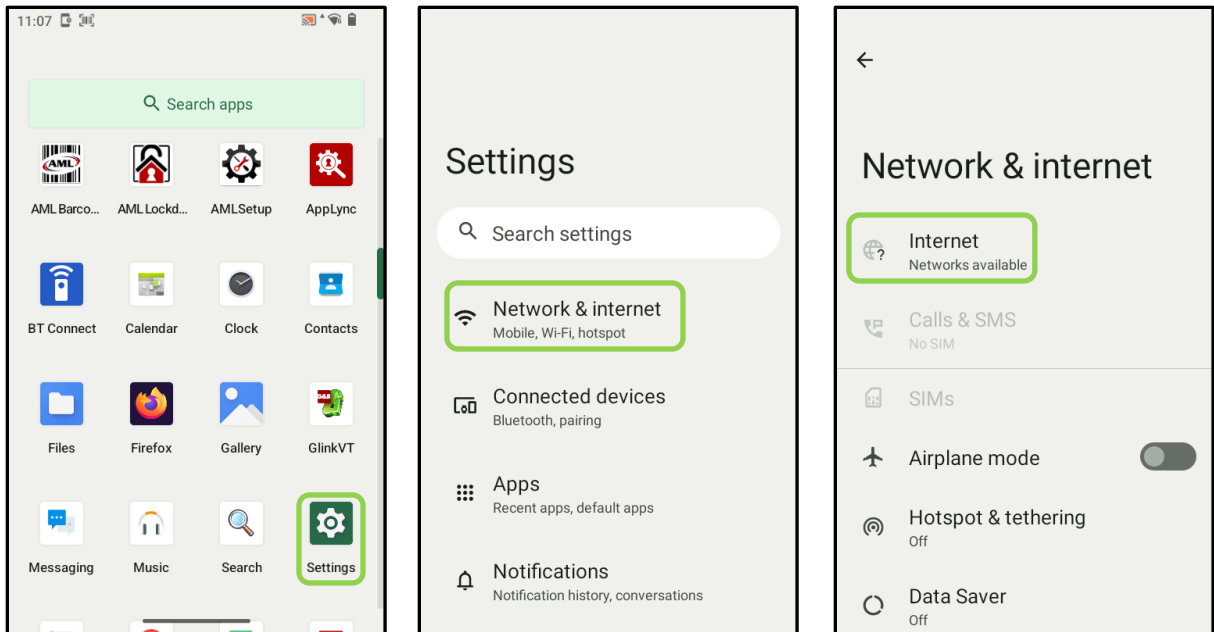

StrikerX Wi-Fi Setup

1

Go to: **Settings** → **Network & internet** → **Internet** :

2

Toggle Wi-Fi **On** and select applicable network:

3

Type in the Wi-Fi security password and tap **Connect**:

Allow a moment while the StrikerX connects to your network: